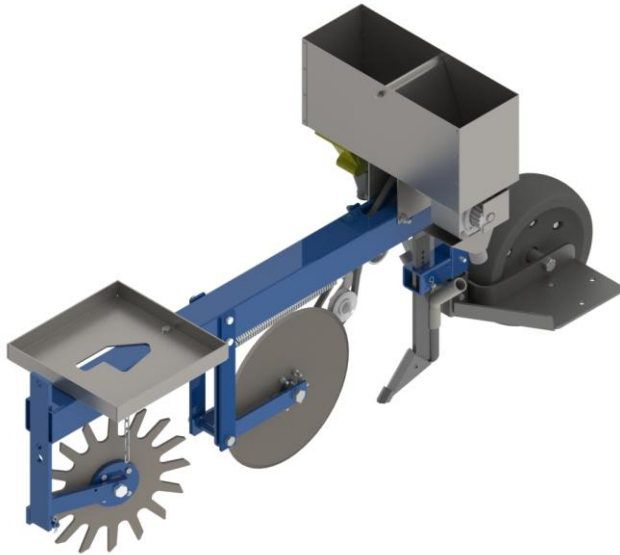

Morrison Seeders TM

“Conservation Agriculture for Small Farms”

CA-Seeder 1000

Single-Row, No-Till Seeder for use with 2-Wheel Tractors or Draft Animals

- **Simple, Rugged Construction**
- **Single Hitch-Pin Connection to 2WT or Draft Animal Tow**
- **Dual-Chamber Seed Meter**
 - **Accommodates Most Seed Sizes**
 - **Independently Adjustable Seed and Fertilizer Rate**
- **Single-Pin Depth Adjustment**
- **Clears Path through Old Crop Residue**
- **Operates Well in Rocky and Problem Soils**
- **Operator Rides in Both Seeding & Transport Modes**

No-Till Seeding

Strip-Tilling

Side-Dressing Fertilizer

www.MorrisonSeeders.com

Copyright 2014 Stone Mountain Technologies, Inc.