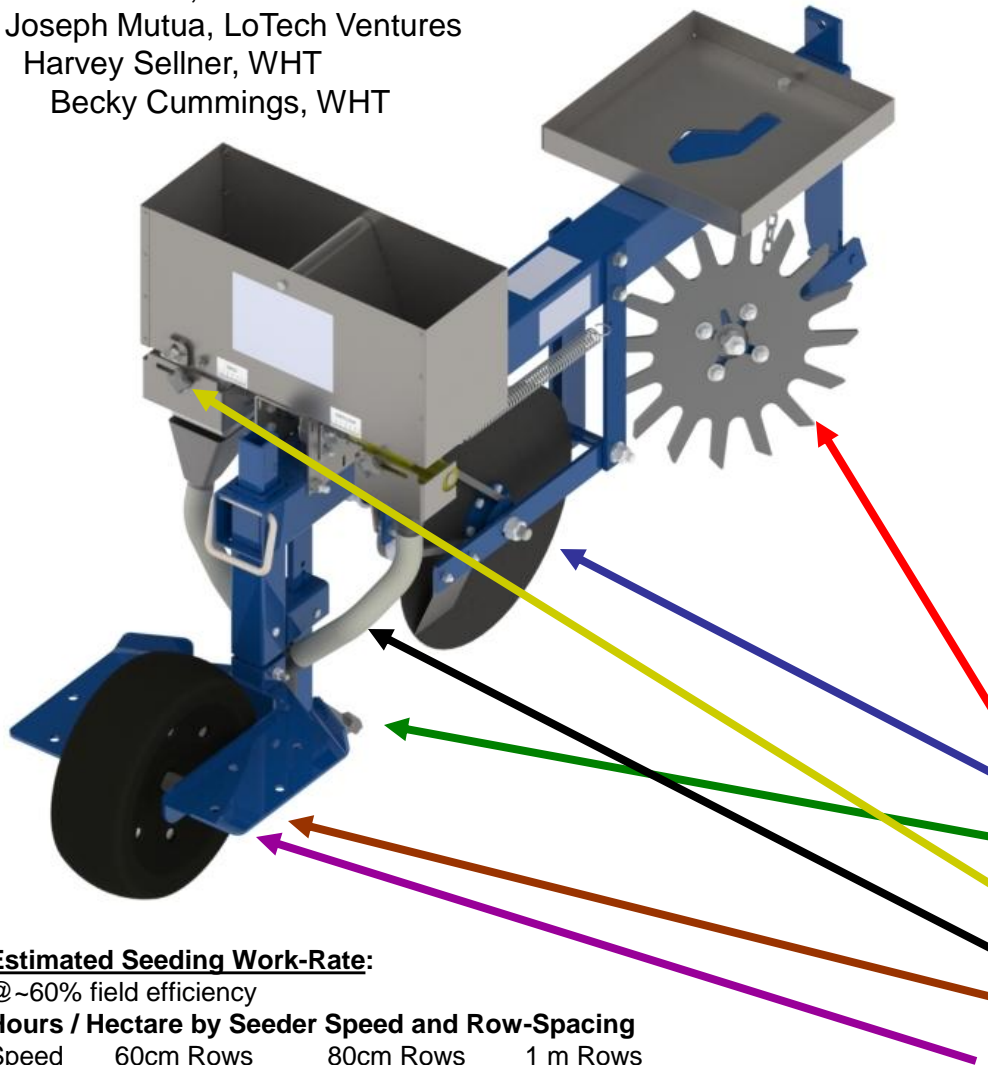

CONSERVATION-AGRICULTURE SEEDER SMALLHOLDER FARMERS

John Morrison, Consultant
Joseph Mutua, LoTech Ventures
Harvey Sellner, WHT
Becky Cummings, WHT

Morrison Seeders®, CA-Seeder 1000
by SMTI, Johnson City, TN, USA 37604
Global Distribution
by WHT www.whtfound.org Durham, NC USA 27705

Seeder Tasks:

1. Clear Path For Row
2. Cut Remaining Residues
3. Open Seed Furrow
4. Meter Seed into Furrow
5. Meter Fertilizer into Furrow
6. Press the Seeded Furrow
7. Provide a Riding Platform

Estimated Seeding Work-Rate:

@ ~60% field efficiency

Hours / Hectare by Seeder Speed and Row-Spacing

Speed	60cm Rows	80cm Rows	1 m Rows
3 km/hr	9 hrs 16 min	6 hrs 57 min	5 hrs 33 min
4 km/hr	6 hrs 57 min	5 hrs 13 min	4 hrs 10 min
5 km/hr	5 hrs 47 min	4 hrs 20 min	3 hrs 28 min